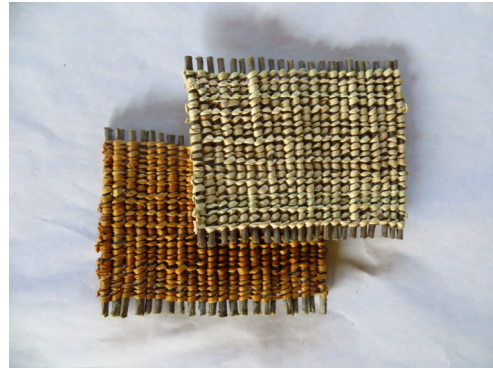

MASHI CRAFTS NEW MAT and SPOON PRODUCTS

Product: Sugar spoons

Description: Wood

Code: Ssp

Size/colour: natural

Product: Stick & palm coaster

Description: Loose weave

Code: SPC

Size/colour: 10x15cm, plain, tan,
deep brown

Product: Stick & palm table mat

Description: Loose weave

Code: STPM

Size/colour: 30x35cm, plain, tan,
deep brown

Product: Double spoon

Description: Wood

Code: Dsp

Size/colour: natural

Product: Winda place mat

Description: Woven palm

Code: WTM

Size/colour: 30x35cm, plain, tan,
deep brown