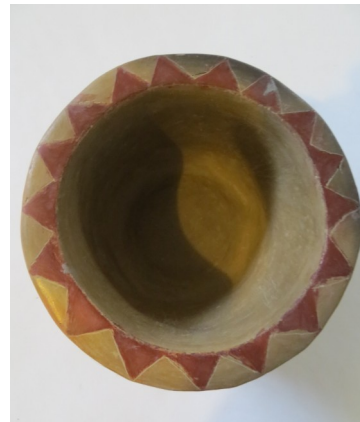

NGOMA CRAFTS CLAY PRODUCTS

Product: Large candle holder

Description: Leaf patters

Code: CCH I

Size/colour: large

Product: Small candle holder

Description: Decorated rim

Code: CCH s

Size/colour: small

Product: Small bowl

Description: Plain

Code: CFB

Size/colour: small

Product: Butter dish

Description: Decorated rim and leaf pattern

Code: CBD

Size/colour: medium

Product: Iced coffee mug

Description: Clay with design

Code: CCM

Size/colour: standard